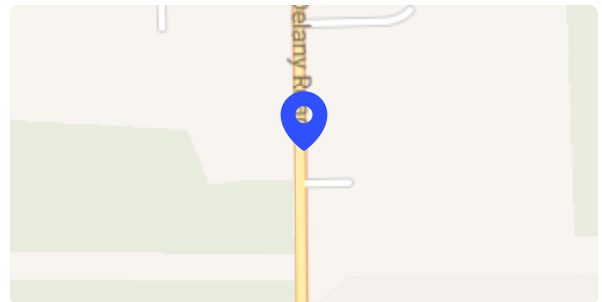

Visitation

- Friday**, June 10, 2022
- 9:30 AM - 10:00 AM CT
- Stella Maris Chapel**
1131 Delaney Road, La Marque TX 77568

Mass of Christian Burial

- Friday**, June 10, 2022
- 11:00 AM - 12:30 PM CT
- Stella Maris Chapel**
1131 Delaney Road, La Marque TX 77568