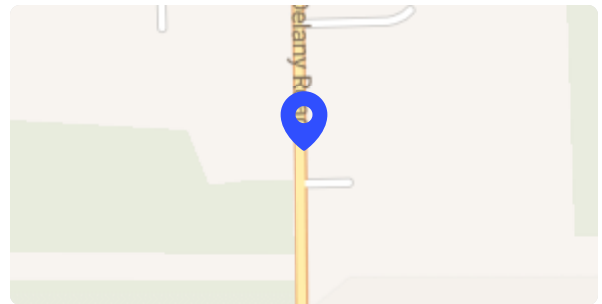

Visitation

- Friday**, June 10, 2022
- 9:30 AM - 10:00 AM CT
- Stella Maris Chapel**
1131 Delaney Road, La Marque TX 77568

Mass of Christian Burial

- Friday**, June 10, 2022
- 11:00 AM - 12:30 PM CT
- Stella Maris Chapel**
1131 Delaney Road, La Marque TX 77568